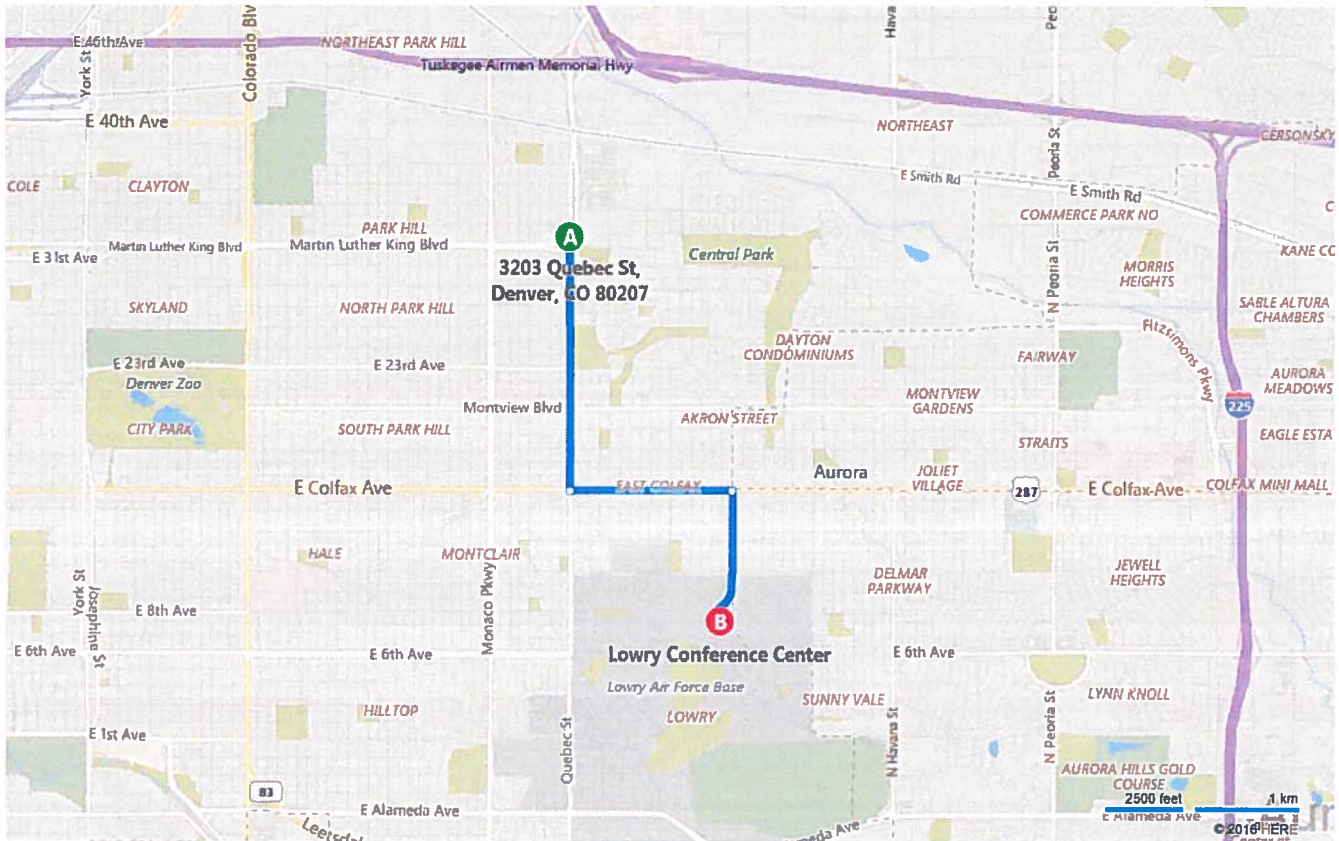

**A** 3203 Quebec St, Denver, CO 80207

**B** Lowry Conference Center, 1061 Akron Way, Denver, CO 80230

14 min, 3.4 mi

Light traffic (11 min without traffic)

Via Quebec St, I-70 E Blvd

Type your route notes here

**A** 3203 Quebec St, Denver, CO 80207

↑	1. Depart <b>Quebec St</b> toward Martin Luther King Blvd	1.6 mi
	2. Turn <b>left</b> onto <b>I-70 E Blvd / US-40 E / US-287 E / E Colfax Ave</b> BURGER KING on the corner	1.0 mi
↘	3. Turn <b>right</b> onto <b>Yosemite St</b>	0.8 mi
↙	4. Turn <b>left</b> onto <b>Akron Way</b>	318 ft
	5. Arrive at <b>Akron Way</b> on the right The last intersection is Yosemite St If you reach E 10th Dr, you've gone too far	

**B** Lowry Conference Center

**A** 3203 Quebec St, Denver, CO 80207

**B** Lowry Conference Center, 1061 Akron Wa...

These directions are subject to the Microsoft® Service Agreement and are for informational purposes only. No guarantee is made regarding their completeness or accuracy. Construction projects, traffic, or other events may cause actual conditions to differ from these results. Map and traffic data © 2016 HERE™.