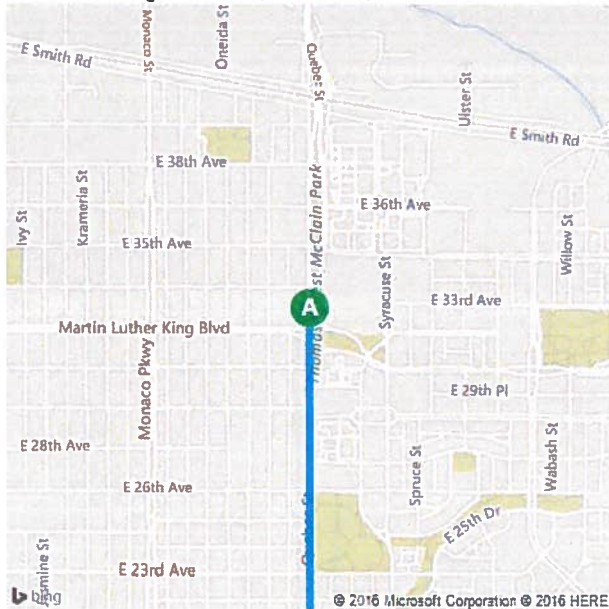

**A** 3203 Quebec St, Denver, CO 80207

**B** Lowry Conference Center, 1061 Akron Way, Denver, CO 80230

14 min, 3.4 mi

Light traffic (11 min without traffic)

Via Quebec St, I-70 E Blvd

Type your route notes here

**A** 3203 Quebec St, Denver, CO 80207

↑	1. Depart <b>Quebec St</b> toward Martin Luther King Blvd	1.6 mi
	2. Turn <b>left</b> onto <b>I-70 E Blvd / US-40 E / US-287 E / E Colfax Ave</b> BURGER KING on the corner	1.0 mi
↘	3. Turn <b>right</b> onto <b>Yosemite St</b>	0.8 mi
↙	4. Turn <b>left</b> onto <b>Akron Way</b>	318 ft
	5. Arrive at <b>Akron Way</b> on the right The last intersection is Yosemite St If you reach E 10th Dr, you've gone too far	

**B** Lowry Conference Center

**A** 3203 Quebec St, Denver, CO 80207

**B** Lowry Conference Center, 1061 Akron Wa...

These directions are subject to the Microsoft® Service Agreement and are for informational purposes only. No guarantee is made regarding their completeness or accuracy. Construction projects, traffic, or other events may cause actual conditions to differ from these results. Map and traffic data © 2016 HERE™.