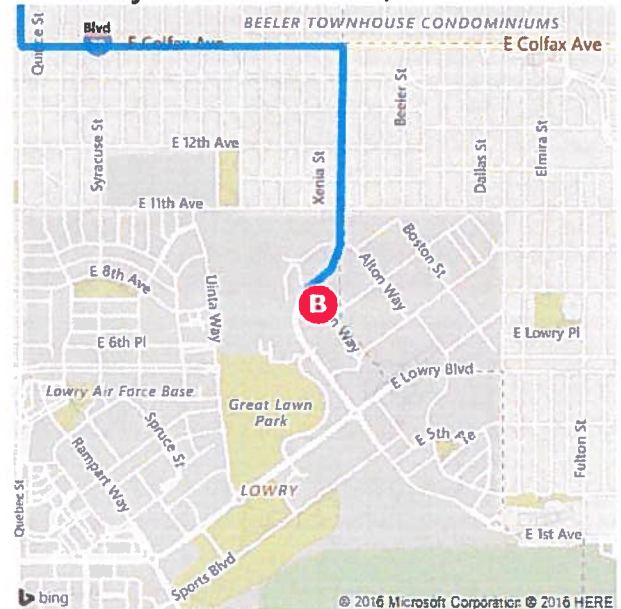

**A** 3203 Quebec St, Denver, CO 80207

**B** Lowry Conference Center, 1061 Akron Way, Denver, CO 80230

14 min, 3.4 mi

Light traffic (11 min without traffic)

Via Quebec St, I-70 E Blvd

Type your route notes here

**A** 3203 Quebec St, Denver, CO 80207

↑	1. Depart <b>Quebec St</b> toward Martin Luther King Blvd	1.6 mi
	2. Turn <b>left</b> onto <b>I-70 E Blvd / US-40 E / US-287 E / E Colfax Ave</b> BURGER KING on the corner	1.0 mi
↘	3. Turn <b>right</b> onto <b>Yosemite St</b>	0.8 mi
↙	4. Turn <b>left</b> onto <b>Akron Way</b>	318 ft
	5. Arrive at <b>Akron Way</b> on the right The last intersection is Yosemite St If you reach E 10th Dr, you've gone too far	

**B** Lowry Conference Center

**A** 3203 Quebec St, Denver, CO 80207

**B** Lowry Conference Center, 1061 Akron Wa...

These directions are subject to the Microsoft® Service Agreement and are for informational purposes only. No guarantee is made regarding their completeness or accuracy. Construction projects, traffic, or other events may cause actual conditions to differ from these results. Map and traffic data © 2016 HERE™.