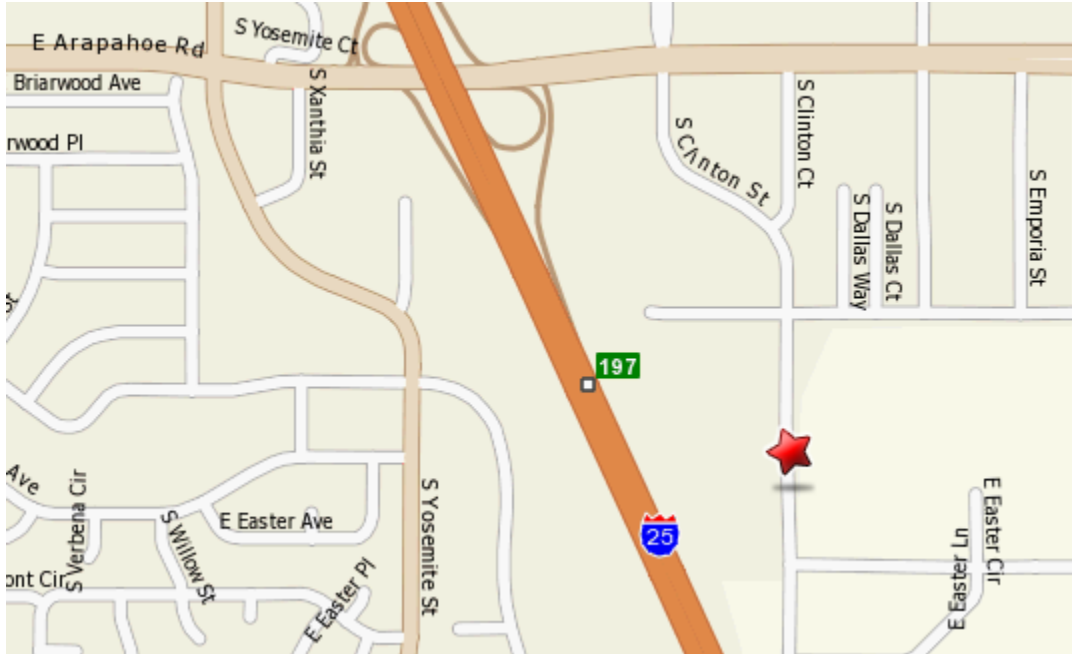

Sheraton Denver Tech Center (Transfer Guide Discussions)
7007 South Clinton Street
Englewood, CO 80112
(866) 716-8134

General Directions to the Sheraton DTC:

From Denver International Airport

Take Interstate 70 West to Interstate 225 South to Interstate 25 South. Exit on to Arapahoe Road (Exit 197) and turn left onto Arapahoe Road. Turn right at S. Clinton Street (1st stoplight) and the hotel is 3 blocks ahead on the right.

From North

Take I-25 South and exit onto Arapahoe Road (Exit 197). Turn left onto Arapahoe Road and continue past 2 lights. Turn right onto South Clinton Street.

From West

Take I-70 East to I-25 South. Exit onto Arapahoe Road (Exit 197) and turn left onto Arapahoe Road. Continue past 2 lights and turn right onto South Clinton Street.

From South

Take I-25 North and exit onto Arapahoe Road (Exit 197). Turn right onto Arapahoe Road. Travel approximately 100 feet and turn right on South Clinton Street.

View [transportation options](#) for getting here and getting around.